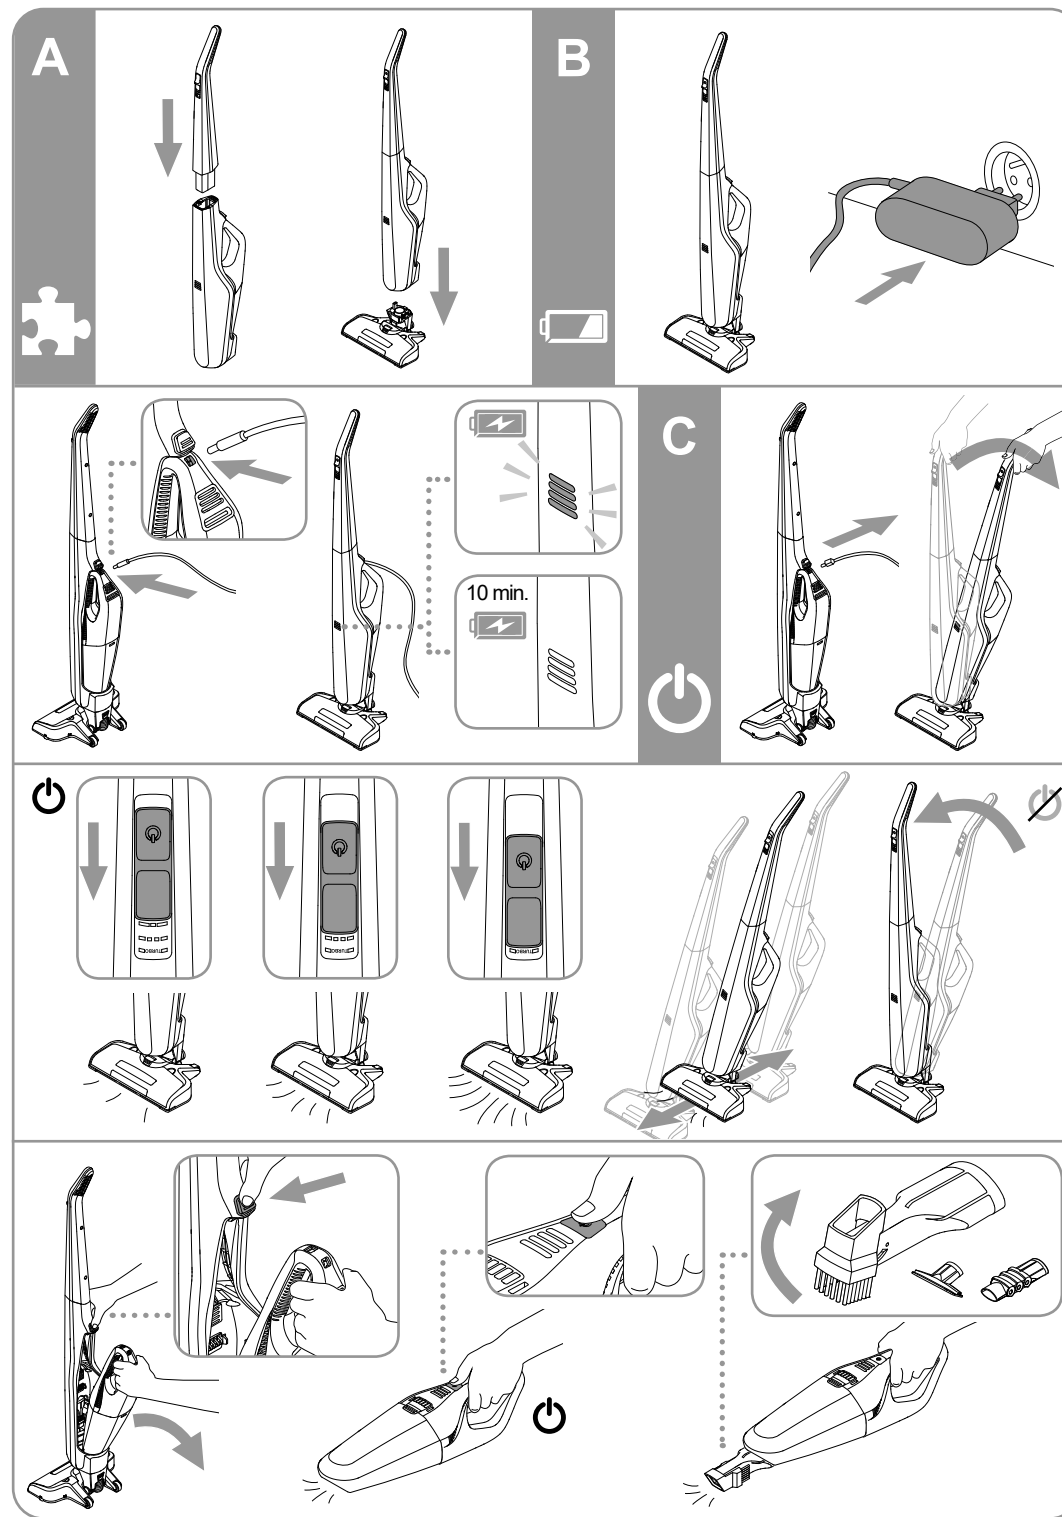

Information published	value and precision	unit	20V Max.	28V Max.	36V Max.
Model identifier			MC2108B series	MC2508B series	MC3805B series
Input voltage	XX	VAC	100-240	100-240	100-240
Input AC frequency	XX	Hz	50-60	50-60	50-60
Output voltage	X.X	VDC	21,0	29,0	37,0
Output current	X.X	A	0,8	0,8	0,5
Output power	X.X	W	16,8	23,2	18,5
Average active efficiency	X.X	%	85,0%	88,4%	85,0%
Efficiency at low load (10 %)	X.X	%	76,0%	83,0%	75,0%
No-load power consumption	X.XX	W	0,09	0,08	0,09