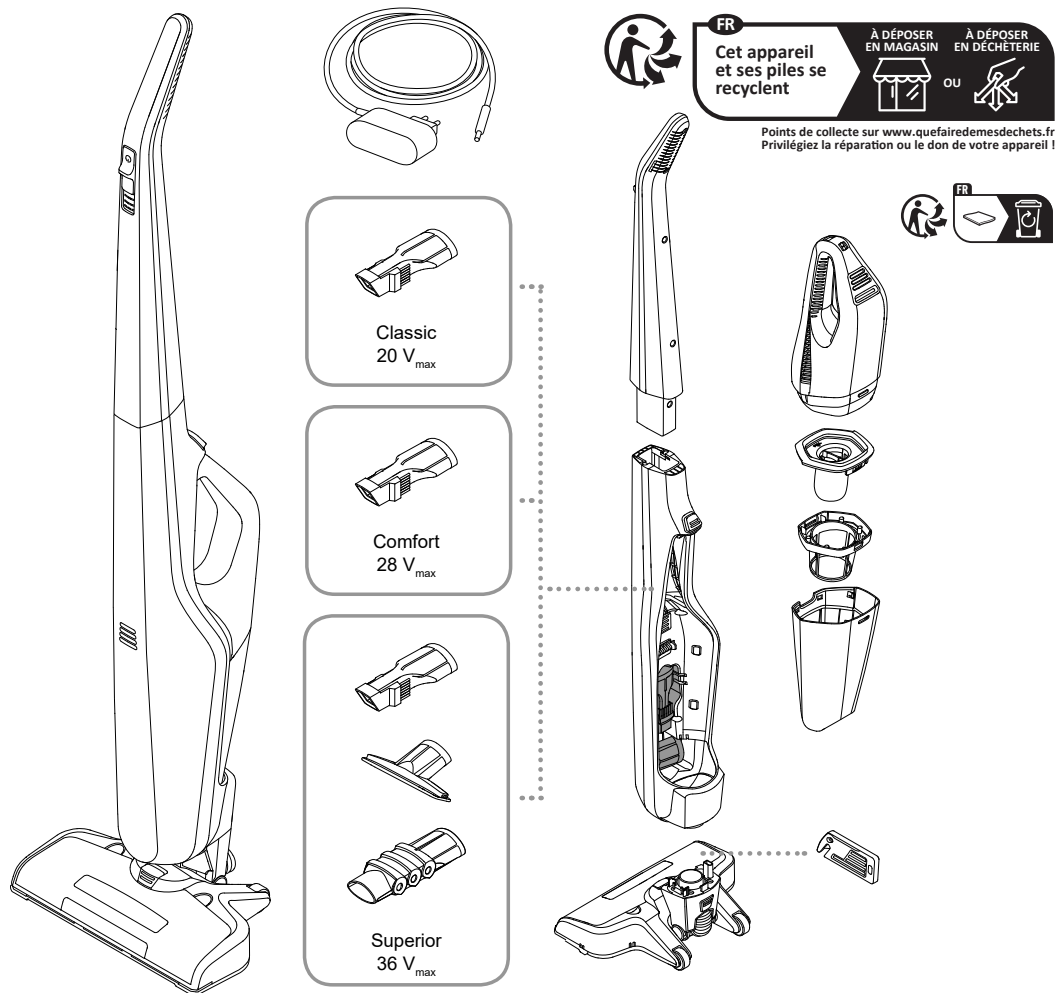

128350450 (09.2020)

Kornmarksvej 1 | DK-2605 Broendby | Denmark | Tel.: (+45) 4323 8100 | www.nilfisk.com

Instructions of use for the Easy series

Caution: Read the instructions before using the machine

Technical data

Information published	value and precision	unit	20V Max.	28V Max.	36V Max.
Model identifier			MC2108B series	MC2508B series	MC3805B series
Input voltage	XX	VAC	100-240	100-240	100-240
Input AC frequency	XX	Hz	50-60	50-60	50-60
Output voltage	X.X	VDC	21,0	29,0	37,0
Output current	X.X	A	0,8	0,8	0,5
Output power	X.X	W	16,8	23,2	18,5
Average active efficiency	X.X	%	85,0%	88,4%	85,0%
Efficiency at low load (10 %)	X.X	%	76,0%	83,0%	75,0%
No-load power consumption	X.XX	W	0,09	0,08	0,09