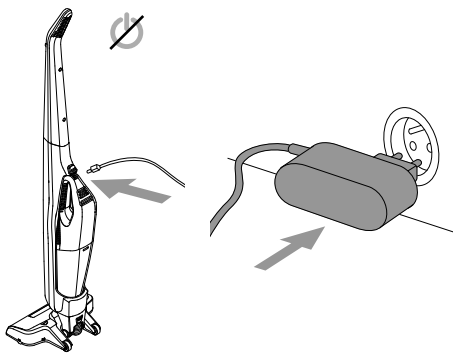

Information published	value and precision	unit	20V Max.	28V Max.	36V Max.
Model identifier			MC2108B series	MC2508B series	MC3805B series
Input voltage	XX	VAC	100-240	100-240	100-240
Input AC frequency	XX	Hz	50-60	50-60	50-60
Output voltage	X.X	VDC	21,0	29,0	37,0
Output current	X.X	A	0,8	0,8	0,5
Output power	X.X	W	16,8	23,2	18,5
Average active efficiency	X.X	%	85,0%	88,4%	85,0%
Efficiency at low load (10 %)	X.X	%	76,0%	83,0%	75,0%
No-load power consumption	X.XX	W	0,09	0,08	0,09